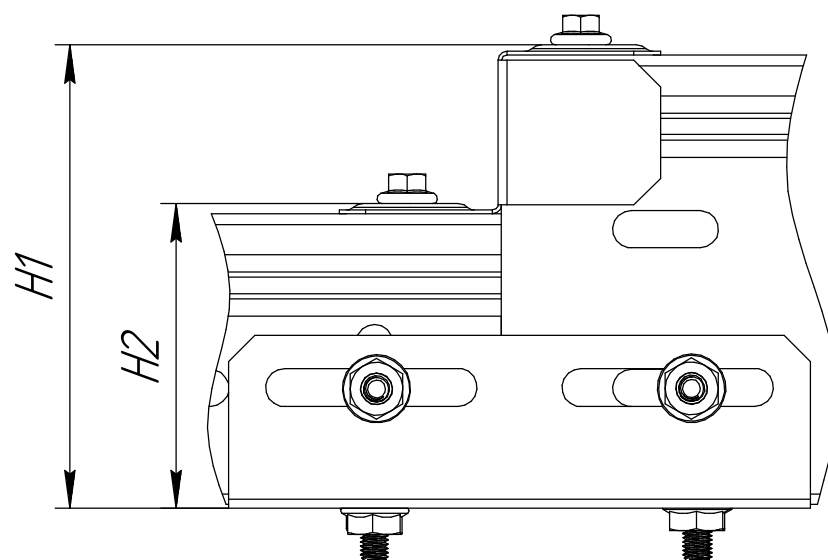

Промрукав
Русский производитель электрики

Переходник по высоте Стандарт Промрукав

Промрукав

Русский производитель электрики

<i>Типоразмер АxH1xH2, мм</i>	<i>Артикул SZ</i>	<i>Артикул HDZ</i>	<i>Артикул AISI 304</i>	<i>Артикул AISI 316</i>	<i>Артикул AISI 409</i>	<i>Артикул RAL</i>	<i>Количество в упаковке, шт.</i>
100x100x50	PR16.0851	PR16.1393	PR16.5658	PR16.5679	PR16.5700	-	1
100x100x80	PR16.0849	PR16.1394	PR16.5659	PR16.5680	PR16.5701	-	1
100x80x50	PR16.0850	PR16.1395	PR16.5660	PR16.5681	PR16.5702	-	1
150x100x50	PR16.0854	PR16.1396	PR16.5661	PR16.5682	PR16.5703	-	1
150x100x80	PR16.0852	PR16.1397	PR16.5662	PR16.5683	PR16.5704	-	1
150x80x50	PR16.0853	PR16.1398	PR16.5663	PR16.5684	PR16.5705	-	1
200x100x50	PR16.0857	PR16.1399	PR16.5664	PR16.5685	PR16.5706	-	1
200x100x80	PR16.0855	PR16.1400	PR16.5665	PR16.5686	PR16.5707	-	1
200x80x50	PR16.0856	PR16.1401	PR16.5666	PR16.5687	PR16.5708	-	1
300x100x50	PR16.0860	PR16.1402	PR16.5667	PR16.5688	PR16.5709	-	1
300x100x80	PR16.0858	PR16.1403	PR16.5668	PR16.5689	PR16.5710	-	1
300x80x50	PR16.0859	PR16.1404	PR16.5669	PR16.5690	PR16.5711	-	1
400x100x50	PR16.0863	PR16.1405	PR16.5670	PR16.5691	PR16.5712	-	1
400x100x80	PR16.0861	PR16.1406	PR16.5671	PR16.5692	PR16.5713	-	1
400x80x50	PR16.0862	PR16.1407	PR16.5672	PR16.5693	PR16.5714	-	1
500x100x50	PR16.0866	PR16.1408	PR16.5673	PR16.5694	PR16.5715	-	1
500x100x80	PR16.0864	PR16.1409	PR16.5674	PR16.5695	PR16.5716	-	1
500x80x50	PR16.0865	PR16.1410	PR16.5675	PR16.5696	PR16.5717	-	1
600x100x50	PR16.0869	PR16.1411	PR16.5676	PR16.5697	PR16.5718	-	1
600x100x80	PR16.0867	PR16.1412	PR16.5677	PR16.5698	PR16.5719	-	1
600x80x50	PR16.0868	PR16.1413	PR16.5678	PR16.5699	PR16.5720	-	1