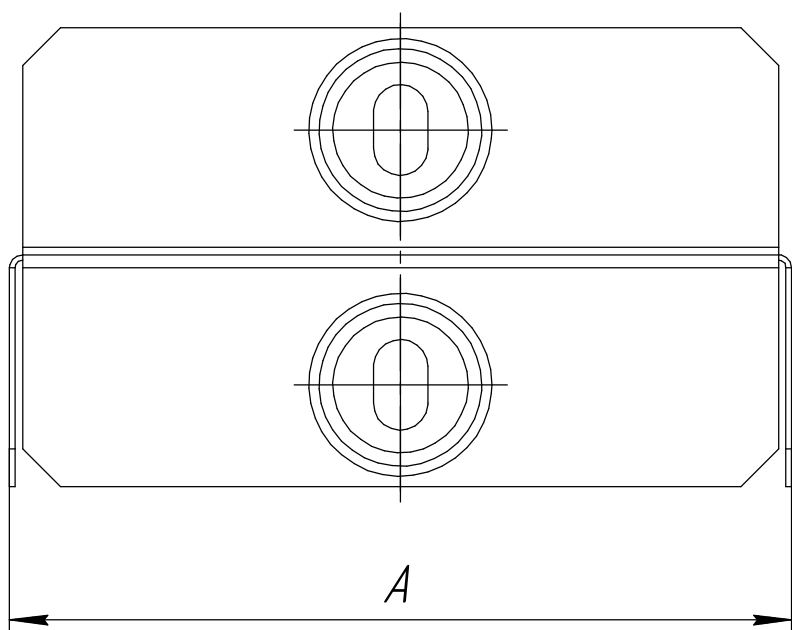

Промрукав
Русский производитель электрики

Переходник по высоте Стандарт Промрукав

Промрукав

Русский производитель электрики

<i>Типоразмер АxH1xH2, мм</i>	<i>Артикул SZ</i>	<i>Артикул HDZ</i>	<i>Артикул AISI 304</i>	<i>Артикул AISI 316</i>	<i>Артикул AISI 409</i>	<i>Артикул RAL</i>	<i>Количество в упаковке, шт.</i>
100x100x50	PR16.0851	PR16.1393	PR16.5658	PR16.5679	PR16.5700	-	1
100x100x80	PR16.0849	PR16.1394	PR16.5659	PR16.5680	PR16.5701	-	1
100x80x50	PR16.0850	PR16.1395	PR16.5660	PR16.5681	PR16.5702	-	1
150x100x50	PR16.0854	PR16.1396	PR16.5661	PR16.5682	PR16.5703	-	1
150x100x80	PR16.0852	PR16.1397	PR16.5662	PR16.5683	PR16.5704	-	1
150x80x50	PR16.0853	PR16.1398	PR16.5663	PR16.5684	PR16.5705	-	1
200x100x50	PR16.0857	PR16.1399	PR16.5664	PR16.5685	PR16.5706	-	1
200x100x80	PR16.0855	PR16.1400	PR16.5665	PR16.5686	PR16.5707	-	1
200x80x50	PR16.0856	PR16.1401	PR16.5666	PR16.5687	PR16.5708	-	1
300x100x50	PR16.0860	PR16.1402	PR16.5667	PR16.5688	PR16.5709	-	1
300x100x80	PR16.0858	PR16.1403	PR16.5668	PR16.5689	PR16.5710	-	1
300x80x50	PR16.0859	PR16.1404	PR16.5669	PR16.5690	PR16.5711	-	1
400x100x50	PR16.0863	PR16.1405	PR16.5670	PR16.5691	PR16.5712	-	1
400x100x80	PR16.0861	PR16.1406	PR16.5671	PR16.5692	PR16.5713	-	1
400x80x50	PR16.0862	PR16.1407	PR16.5672	PR16.5693	PR16.5714	-	1
500x100x50	PR16.0866	PR16.1408	PR16.5673	PR16.5694	PR16.5715	-	1
500x100x80	PR16.0864	PR16.1409	PR16.5674	PR16.5695	PR16.5716	-	1
500x80x50	PR16.0865	PR16.1410	PR16.5675	PR16.5696	PR16.5717	-	1
600x100x50	PR16.0869	PR16.1411	PR16.5676	PR16.5697	PR16.5718	-	1
600x100x80	PR16.0867	PR16.1412	PR16.5677	PR16.5698	PR16.5719	-	1
600x80x50	PR16.0868	PR16.1413	PR16.5678	PR16.5699	PR16.5720	-	1